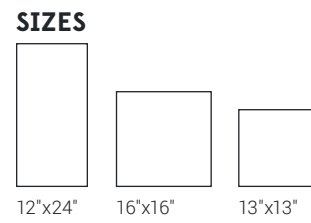

FLOOR TILE

TRIM (Available in all colors)