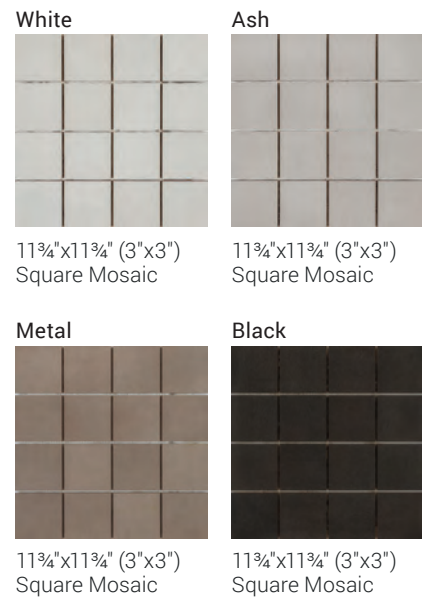

FUNCTION

DURABODY® GLAZED CERAMIC FLOOR TILE

Function Metal & Form Remy Gray

Function Black

FORM

DURABODY® GLAZED CERAMIC FLOOR TILE

Form Black

Form Remy Gray

Form Indigo & Harold

FLOOR TILE

TRIM (Available in all colors)

DECORATIVE ACCENTS

FLOOR TILE

SIZES

DECORATIVE ACCENTS

*In order to create the intended pattern, all pieces must be positioned with the design going in the same direction and installed on a 50% offset.