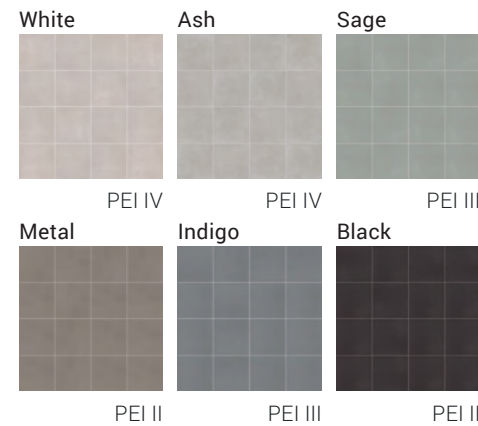

FUNCTION

DURABODY® GLAZED CERAMIC FLOOR TILE

Function Metal & Form Remy Gray

Function Black

FORM

DURABODY® GLAZED CERAMIC FLOOR TILE

Form Black

Form Remy Gray

Form Indigo & Harold

FLOOR TILE

TRIM (Available in all colors)

DECORATIVE ACCENTS

FLOOR TILE

SIZES

DECORATIVE ACCENTS

*In order to create the intended pattern, all pieces must be positioned with the design going in the same direction and installed on a 50% offset.