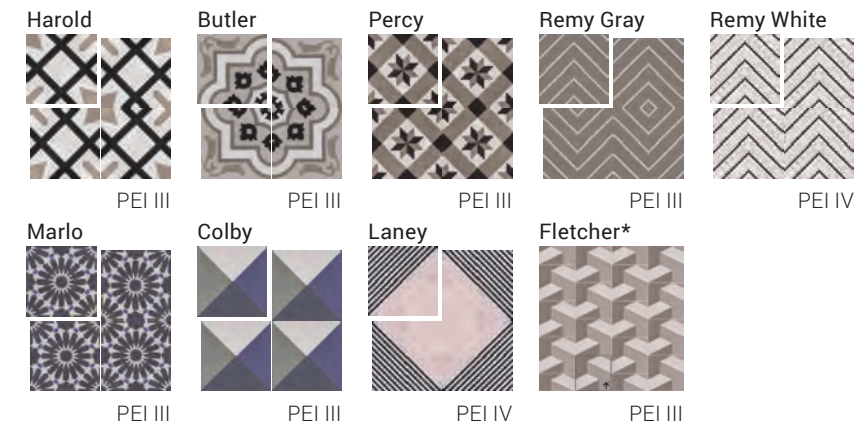

FUNCTION

DURABODY® GLAZED CERAMIC FLOOR TILE

Function Metal & Form Remy Gray

Function Black

FORM

DURABODY® GLAZED CERAMIC FLOOR TILE

Form Black

Form Remy Gray

Form Indigo & Harold

FLOOR TILE

TRIM (Available in all colors)

DECORATIVE ACCENTS

FLOOR TILE

SIZES

DECORATIVE ACCENTS

*In order to create the intended pattern, all pieces must be positioned with the design going in the same direction and installed on a 50% offset.