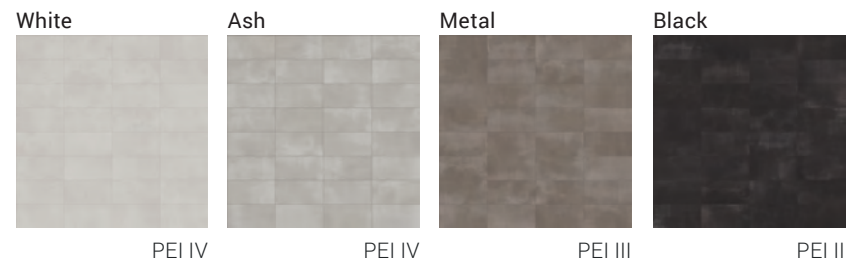

FUNCTION

DURABODY® GLAZED CERAMIC FLOOR TILE

Function Metal & Form Remy Gray

Function Black

FORM

DURABODY® GLAZED CERAMIC FLOOR TILE

Form Black

Form Remy Gray

Form Indigo & Harold

FLOOR TILE

TRIM (Available in all colors)

DECORATIVE ACCENTS

FLOOR TILE

SIZES

DECORATIVE ACCENTS

*In order to create the intended pattern, all pieces must be positioned with the design going in the same direction and installed on a 50% offset.