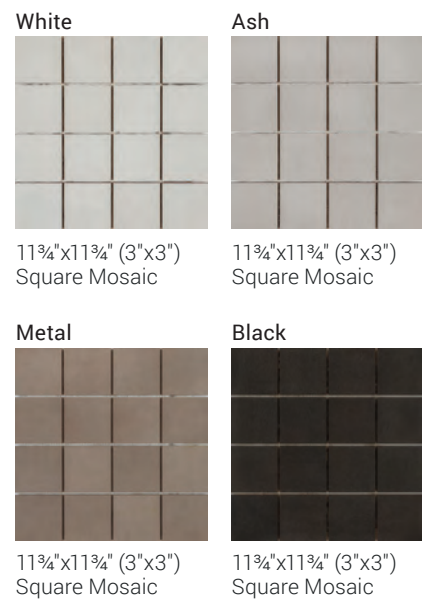

FUNCTION

DURABODY® GLAZED CERAMIC FLOOR TILE

Function Metal & Form Remy Gray

Function Black

FORM

DURABODY® GLAZED CERAMIC FLOOR TILE

Form Black

Form Remy Gray

Form Indigo & Harold

FLOOR TILE

TRIM (Available in all colors)

DECORATIVE ACCENTS

FLOOR TILE

SIZES

DECORATIVE ACCENTS

*In order to create the intended pattern, all pieces must be positioned with the design going in the same direction and installed on a 50% offset.