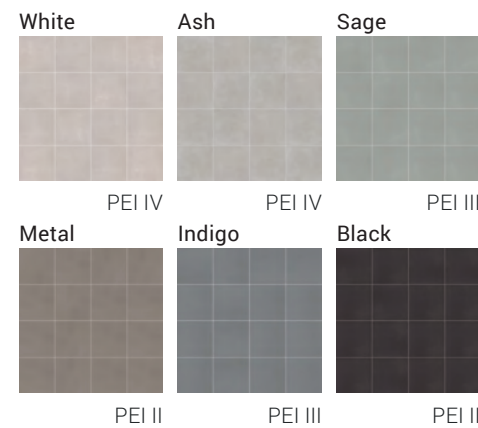

FUNCTION

DURABODY® GLAZED CERAMIC FLOOR TILE

Function Metal & Form Remy Gray

Function Black

FORM

DURABODY® GLAZED CERAMIC FLOOR TILE

Form Black

Form Remy Gray

Form Indigo & Harold

FLOOR TILE

TRIM (Available in all colors)

DECORATIVE ACCENTS

FLOOR TILE

SIZES

DECORATIVE ACCENTS

*In order to create the intended pattern, all pieces must be positioned with the design going in the same direction and installed on a 50% offset.