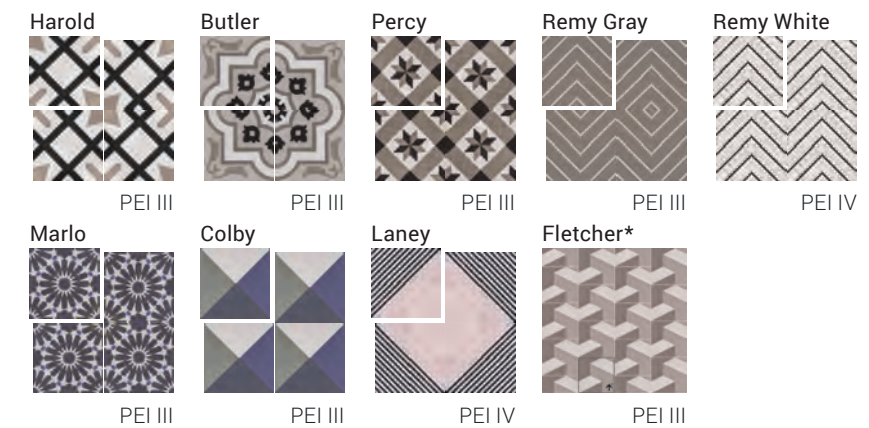

FUNCTION

DURABODY® GLAZED CERAMIC FLOOR TILE

Function Metal & Form Remy Gray

Function Black

FORM

DURABODY® GLAZED CERAMIC FLOOR TILE

Form Black

Form Remy Gray

Form Indigo & Harold

FLOOR TILE

TRIM (Available in all colors)

DECORATIVE ACCENTS

FLOOR TILE

SIZES

DECORATIVE ACCENTS

*In order to create the intended pattern, all pieces must be positioned with the design going in the same direction and installed on a 50% offset.