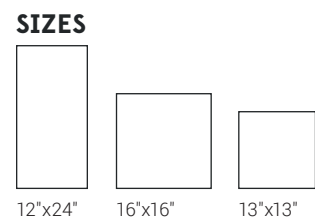

FLOOR TILE

TRIM (Available in all colors)