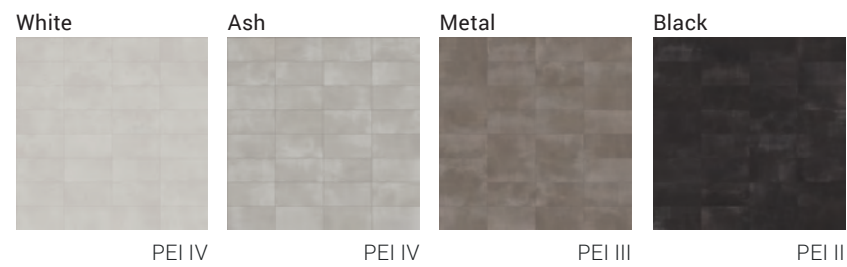

FUNCTION

DURABODY® GLAZED CERAMIC FLOOR TILE

Function Metal & Form Remy Gray

Function Black

FORM

DURABODY® GLAZED CERAMIC FLOOR TILE

Form Black

Form Remy Gray

Form Indigo & Harold

FLOOR TILE

TRIM (Available in all colors)

DECORATIVE ACCENTS

FLOOR TILE

SIZES

DECORATIVE ACCENTS

*In order to create the intended pattern, all pieces must be positioned with the design going in the same direction and installed on a 50% offset.