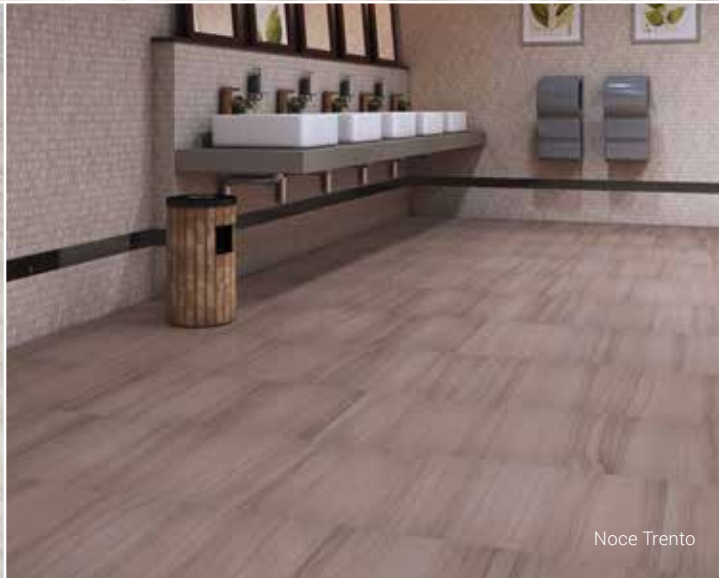

12"x13" (2"x4")  
Noce Trento  
Victorian Mosaic

Sabbia Mezzo

Bianco Valetta

Noce Trento

Photo reproduction may not match the exact color of tile.