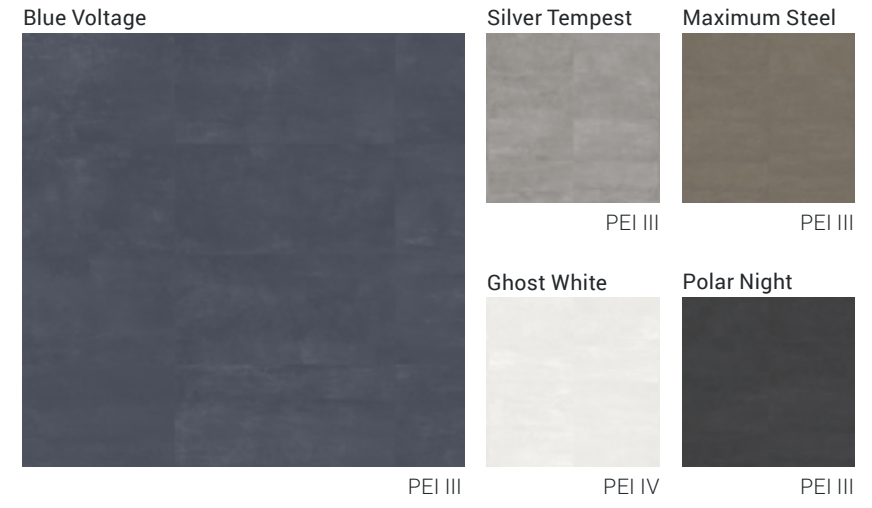

CONSTRUCT

DURATEC™ GLAZED PORCELAIN FLOOR TILE

FLOOR TILE

DECORATIVE ACCENTS

Polar Night, Ghost White & Silver Tempest

Silver Tempest

Blue Voltage

Photo reproduction may not match the exact color of tile.

SIZES

- 18"x36" Up to 36 Faces
- 12"x24" Up to 36 Faces
- 10 1/2"x12"

TRIM (Available in all colors)

- 3"x12" Bullnose
- 6"x12" Cove Base
- 1"x6" Cove Base Corner Exterior and Interior

DURATEC™
PORCELAIN

- INTERCERAMIC DIGITAL TECHNOLOGY
- UP TO 36 UNIQUE FACES
- V3
- EXTERIOR APPLICATIONS
- RECYCLED CONTENT