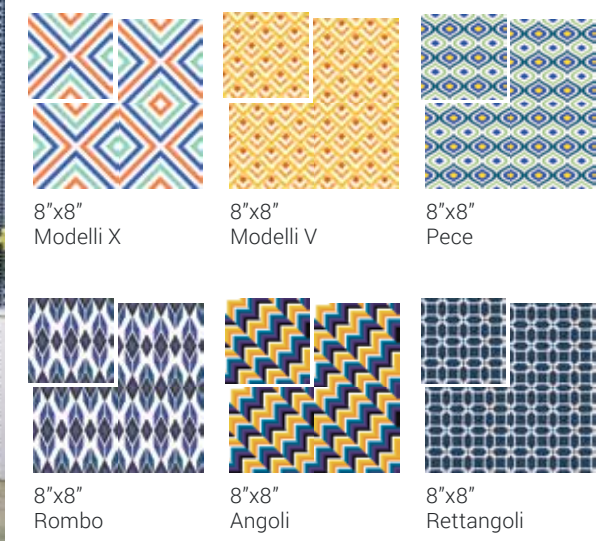

DOTS

GLAZED CERAMIC WALL TILE

WALL TILE

DECORATIVE ACCENTS

Photo reproduction may not match the exact color of tile.

SIZES

8"x8"