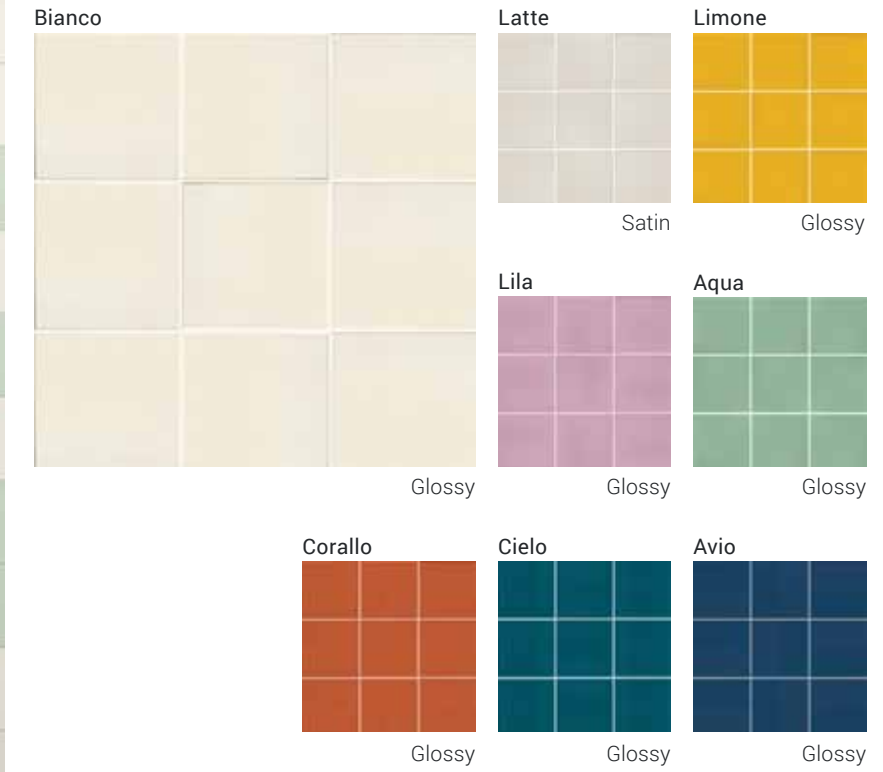

DOTS

GLAZED CERAMIC WALL TILE

WALL TILE

DECORATIVE ACCENTS

Photo reproduction may not match the exact color of tile.

SIZES

8"x8"