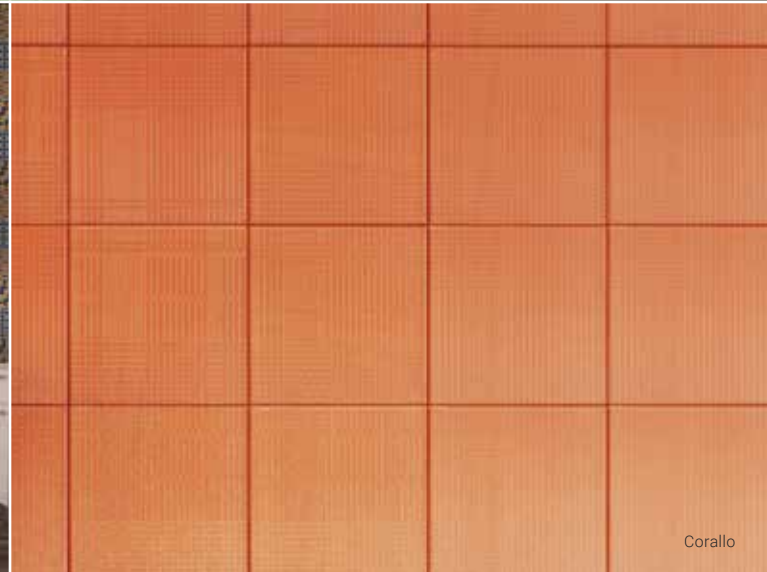

DOTS

GLAZED CERAMIC WALL TILE

WALL TILE

DECORATIVE ACCENTS

Photo reproduction may not match the exact color of tile.

SIZES

8"x8"