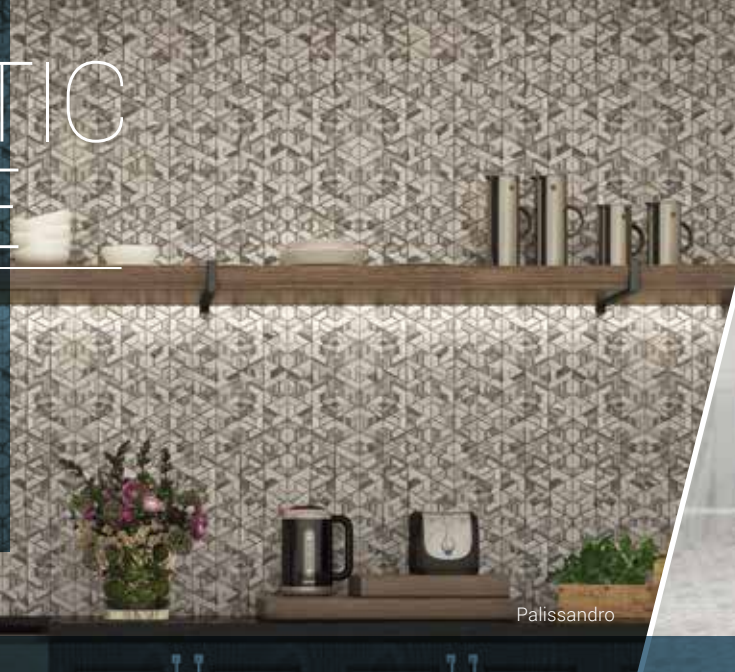

DRAMATIC MARBLE

MARBLE

Palissandro

African Arabescato

Silver Waves

FLOOR TILE

African Arabescato

NEW

12"x24", 12"x12", 4"x12"
Polished

Calacatta Gold

12"x24", 18"x18", 12"x12",
4"x12", 4"x8", 4"x4"
Polished

Calacatta Select

12"x24", 18"x18"
Polished

Bardiglio Nuvolato

12"x24", 18"x18", 4"x12"
Polished

Shadow Gray

12"x24", 6"x24" Polished
6"x18" Vintage Leather

African Arabescato

NEW

12"x24", 12"x12", 4"x12"
Honed

Calacatta Gold

12"x24", 18"x18", 12"x12",
4"x12"
Honed

Calacatta Select

12"x24", 18"x18"
Honed

Madera White Vein-Cut

12"x24", 6"x24", 4"x12" Polished
6"x18" Vintage Leather

SIZES

TRIM

SIZES

TRIM

*Shade variation is inherent in all Natural Stone products. Any questions as to the suitability of the product for its intended application must be made before installation. Use constitutes acceptance.