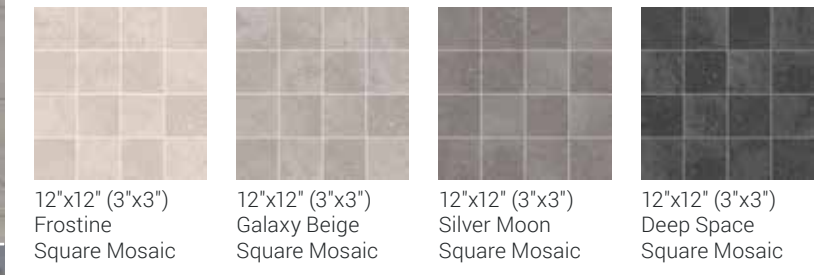

ELYSIUM

DURABODY® GLAZED CERAMIC FLOOR TILE

FLOOR TILE

DECORATIVE ACCENTS

Deep Space

Silver Moon

Galaxy Beige, Silver Moon & Deep Space

Photo reproduction may not match the exact color of tile.

SIZES

12"x24" Up to 27 Faces
16"x16" Up to 27 Faces
13"x13" Up to 27 Faces

TRIM (Available in all colors)

3"x12" Bullnose