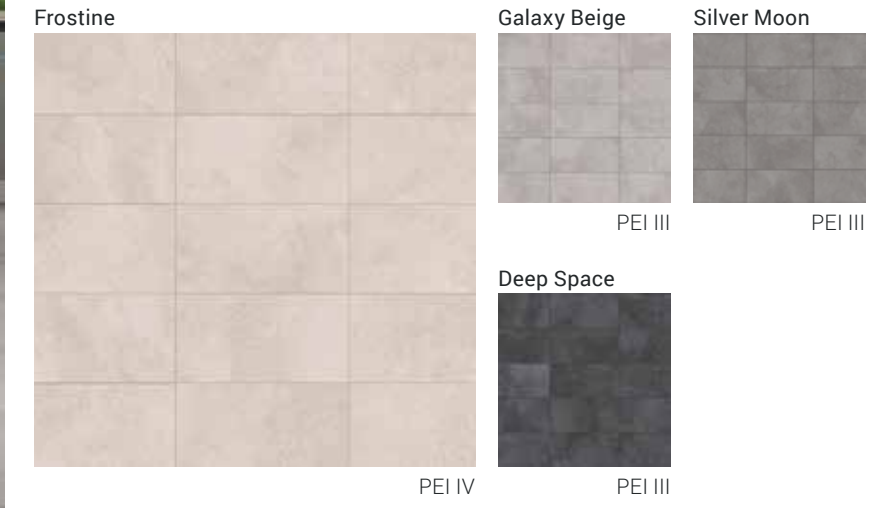

ELYSIUM

DURABODY® GLAZED CERAMIC FLOOR TILE

FLOOR TILE

DECORATIVE ACCENTS

Deep Space

Silver Moon

Galaxy Beige, Silver Moon & Deep Space

Photo reproduction may not match the exact color of tile.

SIZES

12"x24" Up to 27 Faces
16"x16" Up to 27 Faces
13"x13" Up to 27 Faces

TRIM (Available in all colors)

3"x12" Bullnose