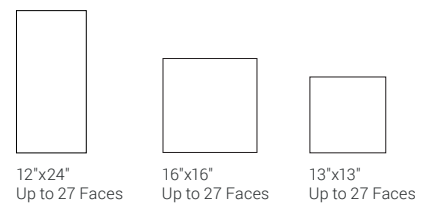

ELYSIUM

DURABODY® GLAZED CERAMIC FLOOR TILE

FLOOR TILE

DECORATIVE ACCENTS

Deep Space

Silver Moon

Galaxy Beige, Silver Moon & Deep Space

Photo reproduction may not match the exact color of tile.

SIZES

12"x24" Up to 27 Faces
16"x16" Up to 27 Faces
13"x13" Up to 27 Faces

TRIM (Available in all colors)

3"x12" Bullnose