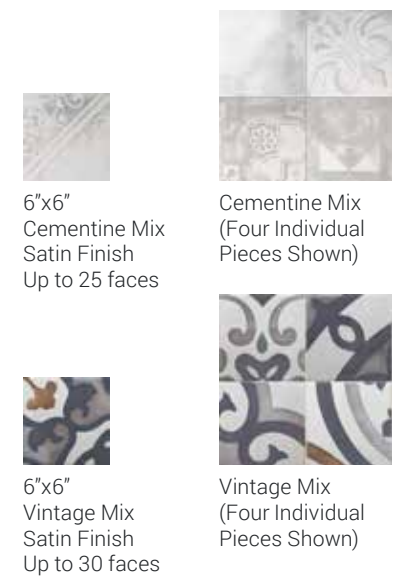

EMMA

GLAZED CERAMIC WALL TILE

WALL TILE

DECORATIVE ACCENTS

Photo reproduction may not match the exact color of tile.

COORDINATES WITH UNION SQUARE