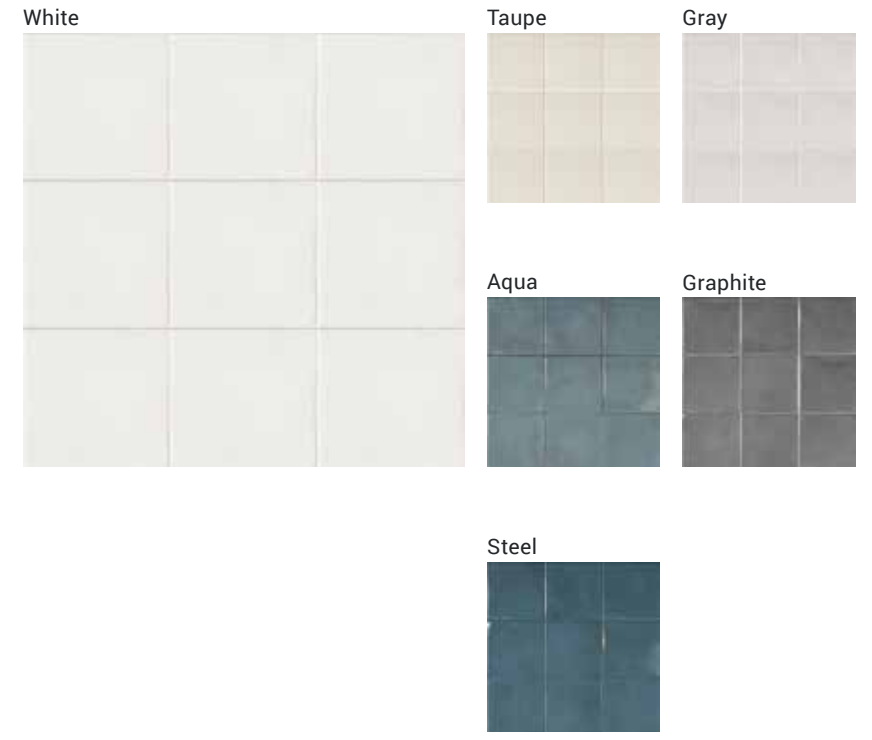

EMMA

GLAZED CERAMIC WALL TILE

WALL TILE

DECORATIVE ACCENTS

Photo reproduction may not match the exact color of tile.

COORDINATES WITH UNION SQUARE