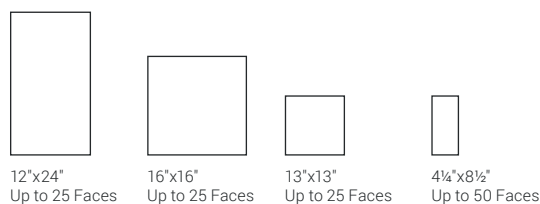

\*All three colors can be installed together for a very unique installation. When doing so, please be sure to order enough material of the individual colors to accommodate the range of color and design variation. The recommended percentages as shown in the image are 40% Terra Maia, 30% Telesto, and 30% Nemesis.

Mix

Terra Maia

Nemesis

Photo reproduction may not match the exact color of tile.

### FLOOR TILE SIZES

### WALL TILE SIZES