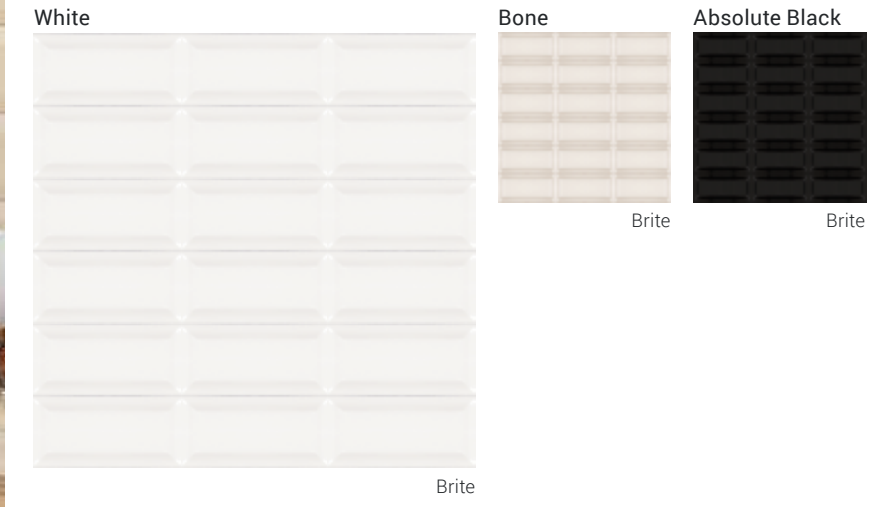

ESSENTIALS

GLAZED CERAMIC WALL TILE

WALL TILE

Photo reproduction may not match the exact color of tile.

SIZES

3"x6"

TRIM (Available in all colors)

3"x3"
Double Edge
Glazed

3"x6"
Double Edge Glazed
Left

3"x6"
Double Edge Glazed
Right

Bone