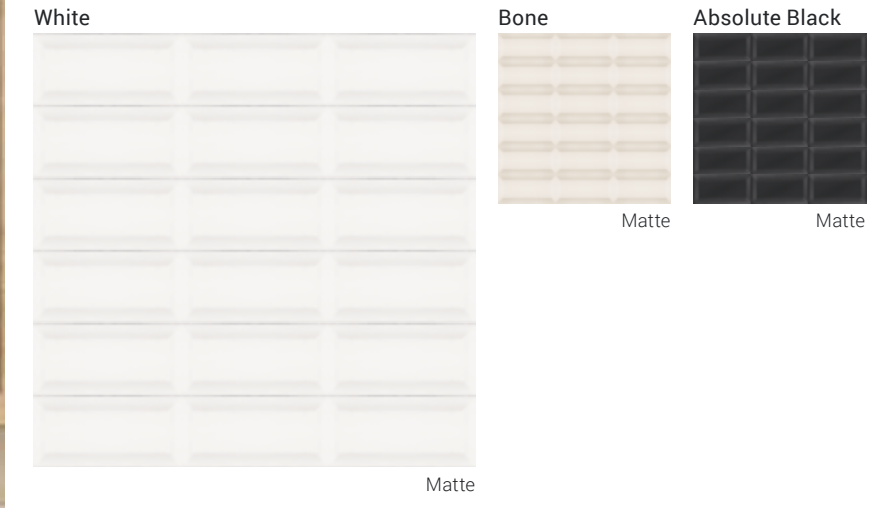

ESSENTIALS

GLAZED CERAMIC WALL TILE

WALL TILE

Photo reproduction may not match the exact color of tile.

SIZES

3"x6"

TRIM (Available in all colors)

3"x3"
Double Edge
Glazed

3"x6"
Double Edge Glazed
Left

3"x6"
Double Edge Glazed
Right

Bone