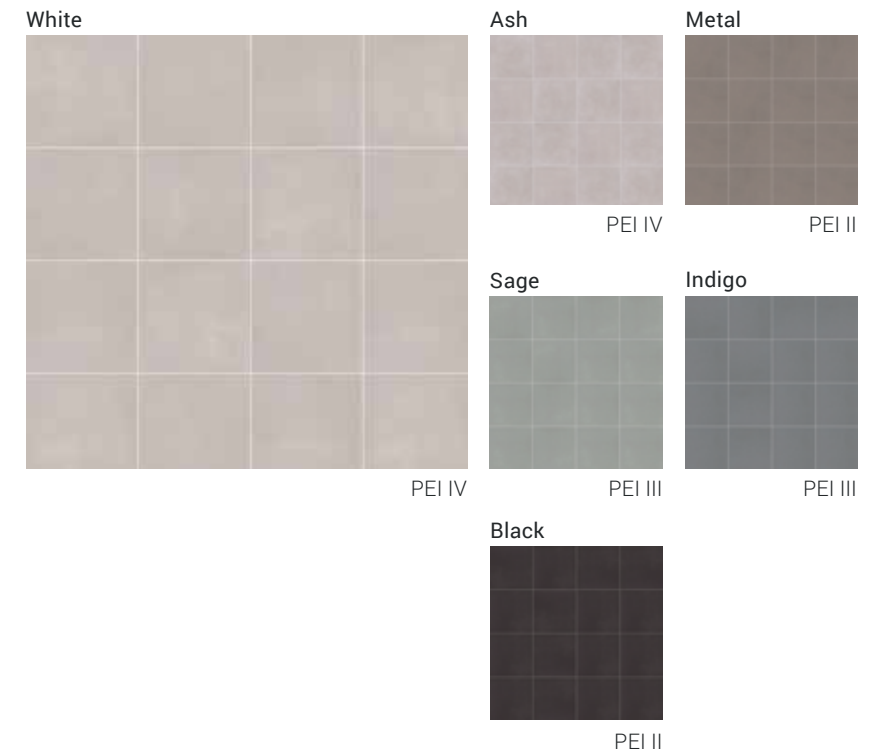

FORM

DURABODY® GLAZED CERAMIC FLOOR TILE

Indigo & Harold

Remy Gray

Laney

Black

Photo reproduction may not match the exact color of tile.

SIZES

8"x8"
Up to 25 Face

CONCRETE LOOKS | FORM

TILE

FLOOR

DECORATIVE ACCENTS

*In order to create the intended pattern, all pieces must be positioned with the design going in the same direction and installed on a 50% offset.