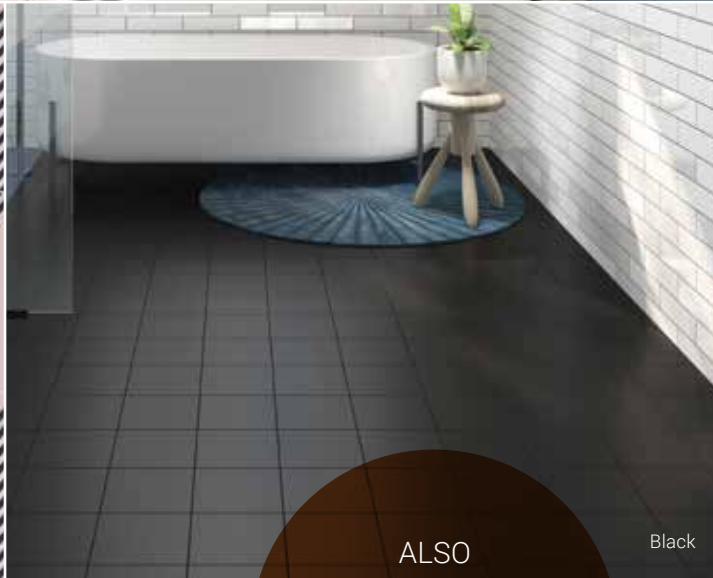

FORM

DURABODY® GLAZED CERAMIC FLOOR TILE

Indigo & Harold

Remy Gray

Laney

Black

Photo reproduction may not match the exact color of tile.

SIZES

8"x8"
Up to 25 Face

CONCRETE LOOKS | FORM

TILE

FLOOR

DECORATIVE ACCENTS

*In order to create the intended pattern, all pieces must be positioned with the design going in the same direction and installed on a 50% offset.