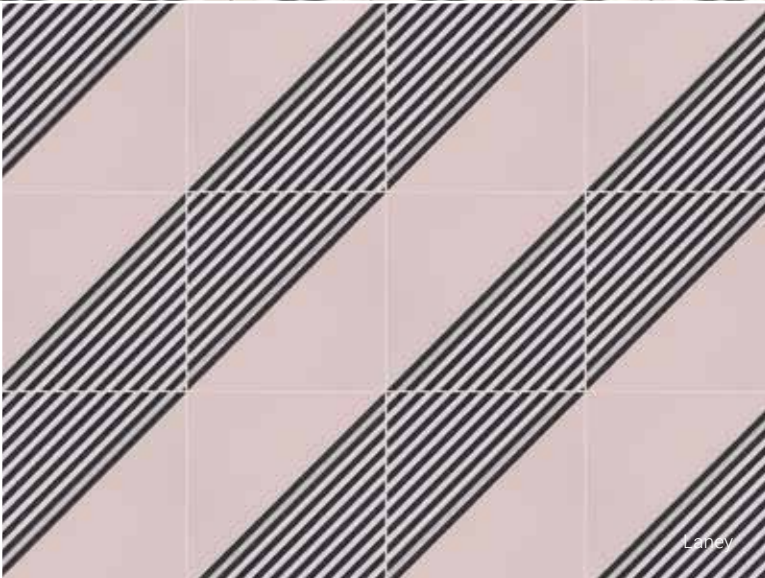

FORM

DURABODY® GLAZED CERAMIC FLOOR TILE

Indigo & Harold

Remy Gray

Laney

Black

Photo reproduction may not match the exact color of tile.

SIZES

8"x8"
Up to 25 Face

CONCRETE LOOKS | FORM

TILE

FLOOR

DECORATIVE ACCENTS

*In order to create the intended pattern, all pieces must be positioned with the design going in the same direction and installed on a 50% offset.

ALSO
COORDINATES
WITH
FUNCTION

DURABODY
CERAMIC