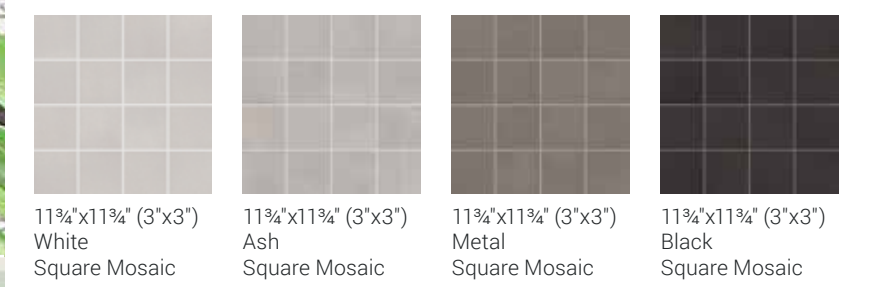

FUNCTION

DURABODY® GLAZED CERAMIC FLOOR TILE

FLOOR TILE

DECORATIVE ACCENTS

ALSO
COORDINATES
WITH
FORM

Photo reproduction may not match the exact color of tile.