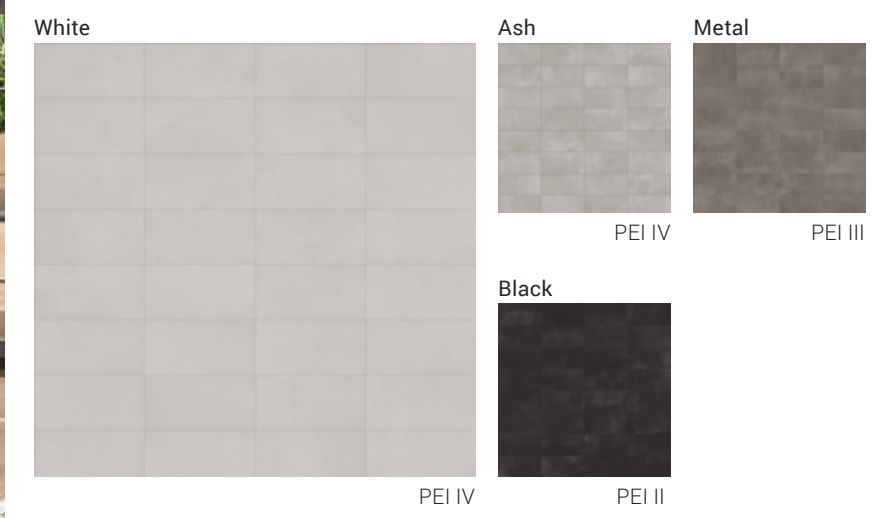

FUNCTION

DURABODY® GLAZED CERAMIC FLOOR TILE

FLOOR TILE

DECORATIVE ACCENTS

ALSO
COORDINATES
WITH
FORM

Photo reproduction may not match the exact color of tile.