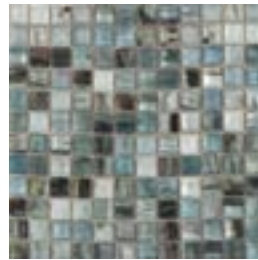

INTERGLASS MURANO

Decorative Glass Wall Tile

Interceramic
CRAFTED FOR LIFE
interceramicusa.com

INTERGLASS MURANO

Decorative Glass Wall Tile

LIGHT-GREEN

12 $\frac{3}{4}$ "x12 $\frac{3}{4}$ "
Mosaic

WHITE-BROWN

12 $\frac{3}{4}$ "x12 $\frac{3}{4}$ "
Mosaic

GOLDEN-BLUE

12 $\frac{3}{4}$ "x12 $\frac{3}{4}$ "
Mosaic

WHITE-BLUE

12 $\frac{3}{4}$ "x12 $\frac{3}{4}$ "
Mosaic