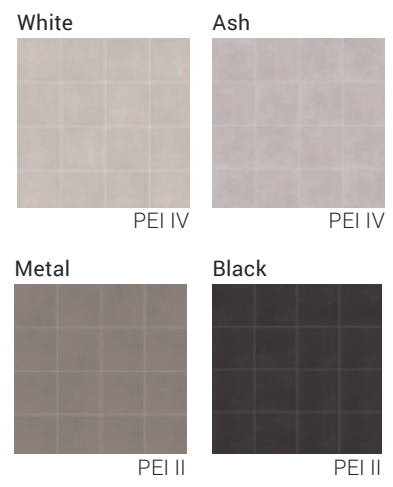

LIPSTICK

DURABODY® GLAZED CERAMIC WALL TILE & GLAZED CERAMIC WALL TILE

WALL TILE

Bombshell Red

COORDINATING FLOOR TILE

FORM | DURABODY® GLAZED CERAMIC FLOOR TILE

See pages 66-67 for details on Form.

Photo reproduction may not match the exact color of tile.