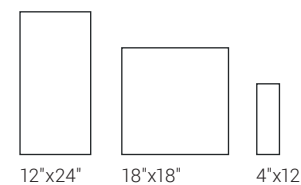

12"x12"
Broadway
Mosaic

12"x12"
Rodeo Drive
Mosaic

12"x12"
Michigan Avenue
Mosaic

12"x12"
Park Avenue
Mosaic

12"x12" (2"x4")
Ocean Drive
Mosaic

SIZES

TRIM

*Purchaser acknowledges that dry stacked products will have minimal sizing variations. This is inherent to all tiles and stone. These will create small gaps between the pieces. Shade variation is also inherent in all Natural Stone products. Any questions as to the suitability of the product for its intended application must be made before installation. Use constitutes acceptance.

SIZES

TRIM