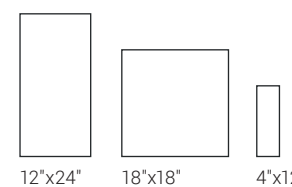

12"x12"
Broadway
Mosaic

12"x12"
Rodeo Drive
Mosaic

12"x12"
Michigan Avenue
Mosaic

12"x12"
Park Avenue
Mosaic

12"x12" (2"x4")
Ocean Drive
Mosaic

SIZES

12"x24" 6"x24" 6"x18" 4"x12"

TRIM

SIZES

12"x24" 18"x18" 4"x12"

TRIM

¾"x12"
Cigar Polished