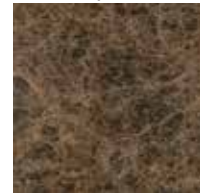

Shadow Gray

NEW

12"x24", 18"x18",
4"x12"
Polished

Light Emperador

12"x24", 12"x12", 4"x12"
Polished
6"x18" Vintage Leather

Dark Emperador

12"x24", 12"x12", 4"x12"
Polished

SIZES

TRIM

FLOOR TILE

Palissandro Vein-Cut

12"x24", 6"x24", 4"x12" Polished

Palissandro

NEW

6"x24"
Ledger Panel*
3D Honed

6"
Ledger Panel Corner*
3D Honed