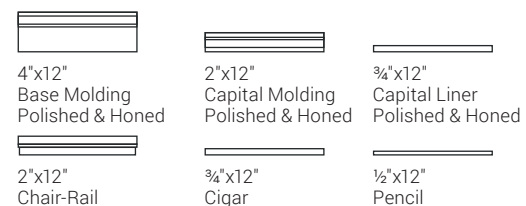

Shadow Gray

NEW

12"x24", 18"x18",
4"x12"
Polished

Light Emperador

12"x24", 12"x12", 4"x12"
Polished
6"x18" Vintage Leather

Dark Emperador

12"x24", 12"x12", 4"x12"
Polished

SIZES

TRIM

FLOOR TILE

Palissandro Vein-Cut

12"x24", 6"x24", 4"x12" Polished

Palissandro

NEW

6"x24"
Ledger Panel*
3D Honed

6"
Ledger Panel Corner*
3D Honed