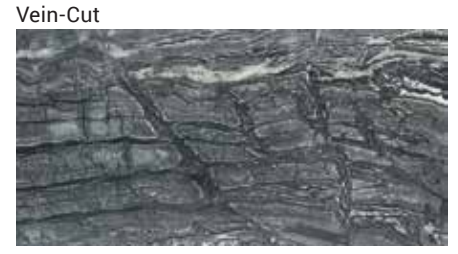

FLOOR TILE

Vein-Cut
12"x24", 6"x24" Polished