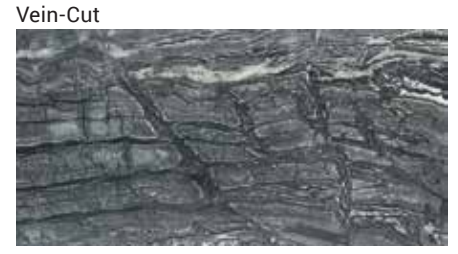

MARMARA

DRAMATIC MARBLE

SILVER WAVES

DRAMATIC MARBLE

FLOOR TILE

12"x24", 6"x24", 4"x12"
Polished

FLOOR TILE

12"x24", 6"x24" Polished