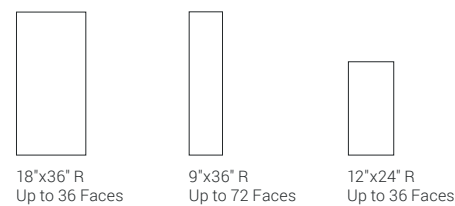

Photo reproduction may not match the exact color of tile.

SIZES

TRIM (Available in all colors)

CONCRETE LOOKS | MODULOR