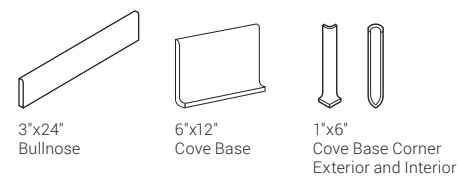

TRIM (Available in all colors)

CONCRETE LOOKS | MODULOR