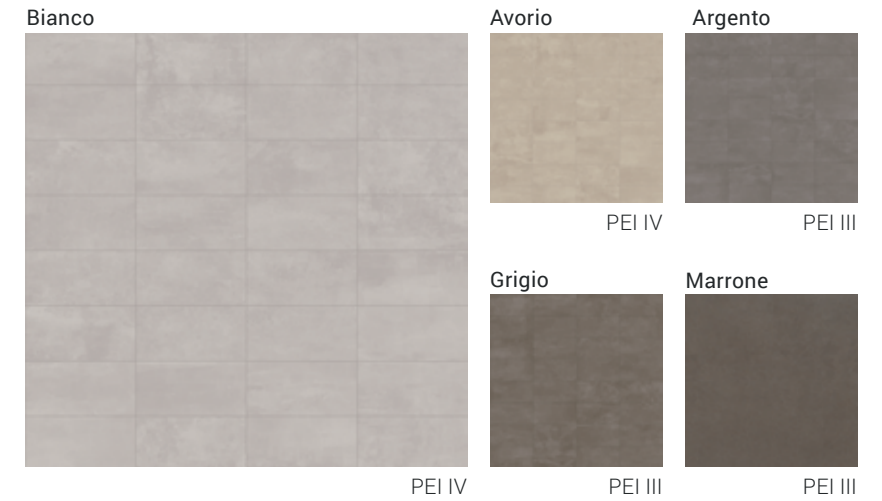

MODULOR

DURATEC™ GLAZED PORCELAIN FLOOR TILE
RECTIFIED

FLOOR TILE

DECORATIVE ACCENTS

*2 pieces required to complete Hexagon

Argento & Bianco

Avorio

Bianco & Grigio

Photo reproduction may not match the exact color of tile.

SIZES

TRIM (Available in all colors)

CONCRETE LOOKS | MODULOR