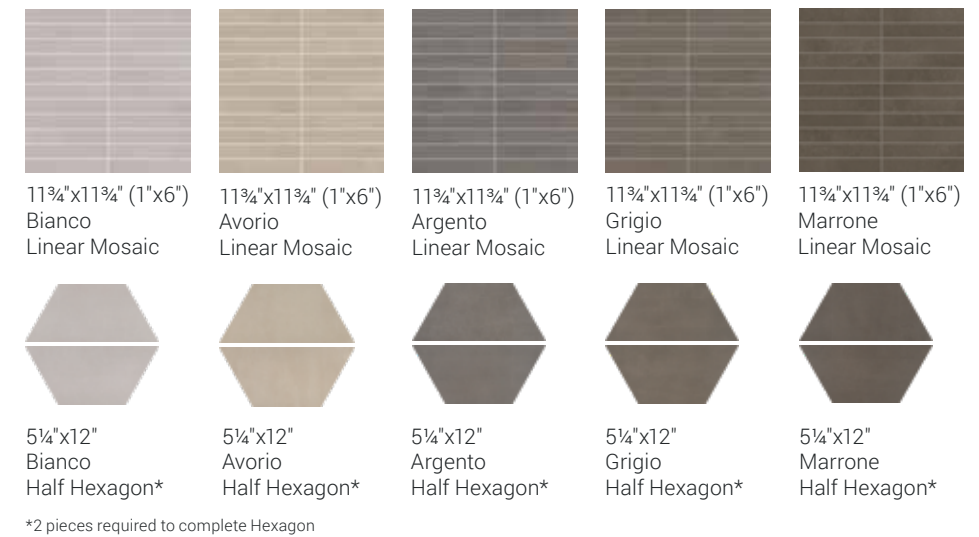

MODULOR

DURATEC™ GLAZED PORCELAIN FLOOR TILE
RECTIFIED

FLOOR TILE

DECORATIVE ACCENTS

*2 pieces required to complete Hexagon

Argento & Bianco

Avorio

Bianco & Grigio

Photo reproduction may not match the exact color of tile.

SIZES

TRIM (Available in all colors)

CONCRETE LOOKS | MODULOR