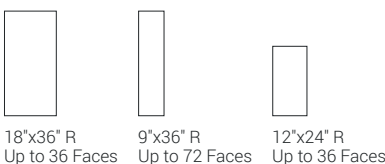

PRODUCT MEMO:

MODULOR

Duratec™ Glazed Porcelain Rectified Floor Tile

Interceramic®
CRAFTED FOR LIFE
interceramicusa.com

BIANCO

AVORIO

ARGENTO

GRIGIO

MARRONE

DECORATIVE ACCENTS (Available in all colors)

Product Type:	Duratec™ Glazed Porcelain Rectified Floor Tile		
Field Tile Sizes:	18"x36" R, 9"x36" R, 12"x24" R		
Trim & Special Pieces:	3"x24" Bullnose, 6"x12" Cove Base, 1"x6" Cove Base Corner Exterior and Interior, 11 3/4"x11 3/4" (1"x6") Linear Mosaic, 5 1/4" x12" Half Hexagon		
Technical Data:	PEI: IV/III Shade & Texture Spectrum: Moderate Frost Resistance: Resistant	Breaking Strength: >600 lbs DCOF: >0.42 Water Absorption: <0.50%	
Packaging Information: 18"x36" R	PCS/CTN: 3 CTN/PLT: 27	SF/CTN: 12.65 LBS/CTN: 66.14	SF/PLT: 341.43 LBS/PLT: 1,785.74
Packaging Information: 9"x36" R	PCS/CTN: 4 CTN/PLT: 42	SF/CTN: 8.43 LBS/CTN: 44.97	SF/PLT: 354.07 LBS/PLT: 1,888.92
Packaging Information: 12"x24" R	PCS/CTN: 6 CTN/PLT: 32	SF/CTN: 11.03 LBS/CTN: 55.60	SF/PLT: 352.97 LBS/PLT: 1,779.22
Marketing Materials:	Sample Board (24x25): Design Board: Post Card: Tab Tile Label	SB.MODU.1144.1USA DB.MODU.677.1USA SM.MODULORPOSTCARD (20) SM.MODULORTABTILE (10)	$17.00 $6.00 $5.00 $3.99

SIZES

TRIM (Available in all colors)