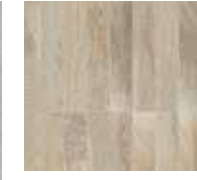

NORWAY+ SIGNATURE

DURABODY® GLAZED CERAMIC FLOOR TILE & DURATEC™ GLAZED PORCELAIN FLOOR TILE

FLOOR TILE

Nordland Gray

PEI IV

Troms Gold

PEI IV

Finnmark Brown

PEI III

Narvik Bronze

PEI III

COORDINATING WALL TILE

UP & DOWN | GLAZED CERAMIC WALL TILE

Brite White Up

Brite White Down

Brite Weaves