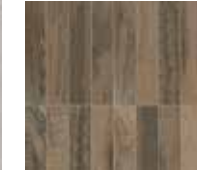

NORWAY+ SIGNATURE

DURABODY® GLAZED CERAMIC FLOOR TILE & DURATEC™ GLAZED PORCELAIN FLOOR TILE

FLOOR TILE

Nordland Gray

PEI IV

Troms Gold

PEI IV

Finnmark Brown

PEI III

Narvik Bronze

PEI III

COORDINATING WALL TILE

UP & DOWN | GLAZED CERAMIC WALL TILE

Brite White Up

Brite White Down

Brite Weaves