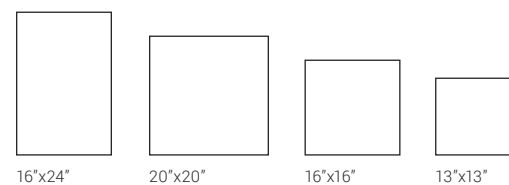

## DECORATIVE ACCENTS

12"x12" (2"x2")  
Random Tumbled Mosaic  
(Beige Teinturier, Gold Meunier & Brown Noir)

12"x12"  
Random Linear Mosaic  
(Beige Teinturier, Gold Meunier & Brown Noir)

Photo reproduction may not match the exact color of tile.

### FLOOR TILE SIZES

### WALL TILE SIZES