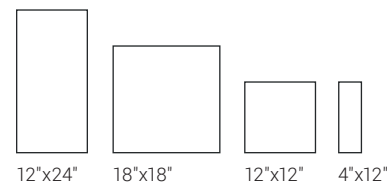

## FLOOR TILE

12"x24", 18"x18", 4"x12"  
Polished

## DECORATIVE ACCENTS

12"x12" (1"x1")  
Mosaic  
Polished

12"x12" (2"x2")  
Hexagon Mosaic  
Polished

6"x24"  
Ledger Panel\*  
Hi/Lo

6"  
Ledger Panel Corner\*  
Hi/Lo

## DECORATIVE ACCENTS

12"x12" (3"x3")  
Hexagon Mosaic  
Polished

12"x12" (1"x3")  
Herringbone Mosaic  
Polished

### SIZES