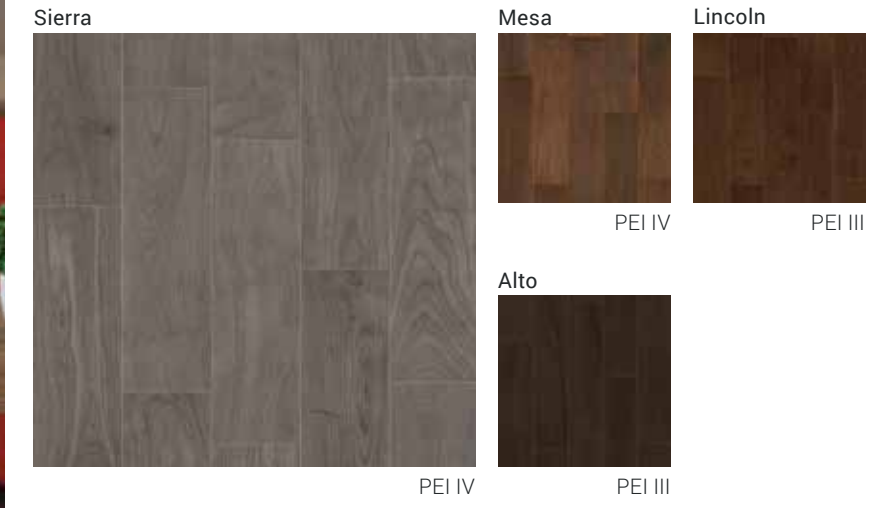

RUIDOSO+ SIGNATURE

DURABODY® GLAZED CERAMIC FLOOR TILE & DURATEC™ GLAZED PORCELAIN FLOOR TILE

FLOOR TILE

COORDINATING WALL TILE

CALACATTA GOLD | NATURAL STONE MARBLE

Mesa

Alto

Lincoln

Photo reproduction may not match the exact color of tile.

SIZES (Durabody® Ceramic)

7"x36"
Up to 70 Faces

SIZES (Duratec™ Porcelain)

8"x40"
Up to 70 Faces