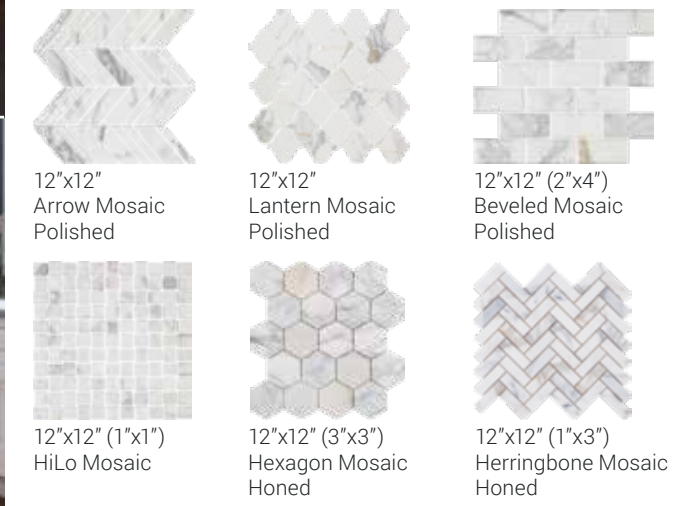

RUIDOSO+ SIGNATURE

DURABODY® GLAZED CERAMIC FLOOR TILE & DURATEC™ GLAZED PORCELAIN FLOOR TILE

FLOOR TILE

COORDINATING WALL TILE

CALACATTA GOLD | NATURAL STONE MARBLE

Mesa

Alto

Lincoln

Photo reproduction may not match the exact color of tile.

SIZES (Durabody® Ceramic)

7"x36"
Up to 70 Faces

SIZES (Duratec™ Porcelain)

8"x40"
Up to 70 Faces