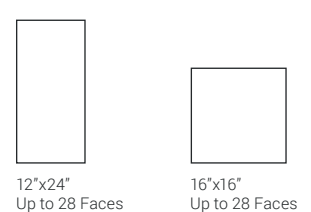

## DECORATIVE ACCENTS

12"x12" (2"x2")  
Isola Beige  
Square Mosaic

12"x12" (2"x2")  
Piazza Silver  
Square Mosaic

12"x12" (2"x2")  
Borgo Brown  
Square Mosaic

12"x12" (2"x2")  
Via Grey  
Square Mosaic

Isola Beige

Isola Beige

Piazza Silver

Photo reproduction may not match the exact color of tile.

### SIZES

12"x24"  
Up to 28 Faces

16"x16"  
Up to 28 Faces