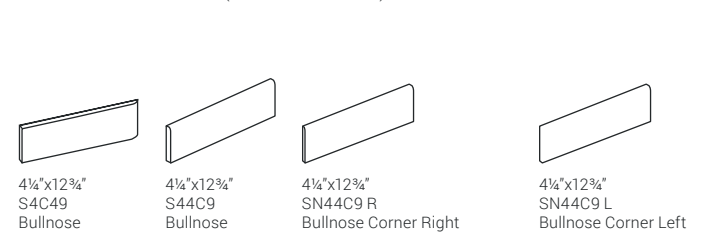

PEI IV

DECORATIVE ACCENTS

12"x12" (2"x2")
Hopp
Neosquare Mosaic

12"x12" (2"x2")
Wheat
Neosquare Mosaic

12"x12" (2"x2")
Maris
Neosquare Mosaic

Photo reproduction may not match the exact color of tile.

FLOOR TILE SIZES

WALL TILE SIZES

FLOOR TILE TRIM (Available in all colors)

WALL TILE TRIM (Available in all colors)

MARBLE & TRAVERTINE LOOKS | SOUTHERLEIGH