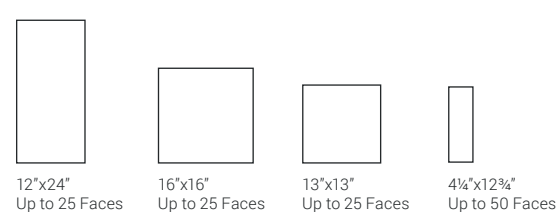

PEI IV

DECORATIVE ACCENTS

12"x12" (2"x2")
Hopp
Neosquare Mosaic

12"x12" (2"x2")
Wheat
Neosquare Mosaic

12"x12" (2"x2")
Maris
Neosquare Mosaic

Photo reproduction may not match the exact color of tile.

FLOOR TILE SIZES

WALL TILE SIZES

FLOOR TILE TRIM (Available in all colors)

WALL TILE TRIM (Available in all colors)

MARBLE & TRAVERTINE LOOKS | SOUTHERLEIGH