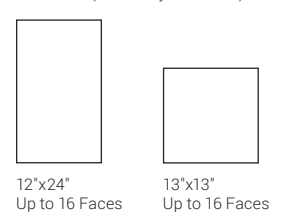

## DECORATIVE ACCENTS

(Available in all colors; Durabody Ceramic only)

12"x12"  
Bianco  
Mosaic

12"x12"  
Grigio  
Mosaic

12"x12"  
Grafite  
Mosaic

Grigio

Bianco

Grafite

### SIZES (Durabody® Ceramic)

12"x24"  
Up to 16 Faces  
13"x13"  
Up to 16 Faces

### SIZES (Duratec™ Porcelain)

12"x24"  
20"x20"