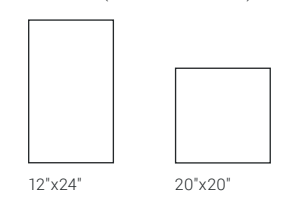

### SIZES (Durabody® Ceramic)

12"x24"  
Up to 16 Faces  
13"x13"  
Up to 16 Faces

### SIZES (Duratec™ Porcelain)

12"x24"  
20"x20"