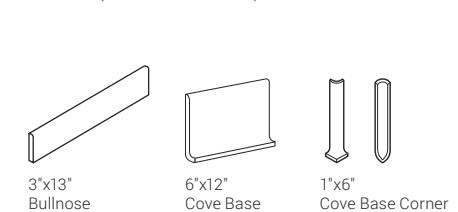

12"x24"
20"x20"

TRIM (Available in all colors)

3"x13"
Bullnose
6"x12"
Cove Base
1"x6"
Cove Base Corner
Exterior and Interior