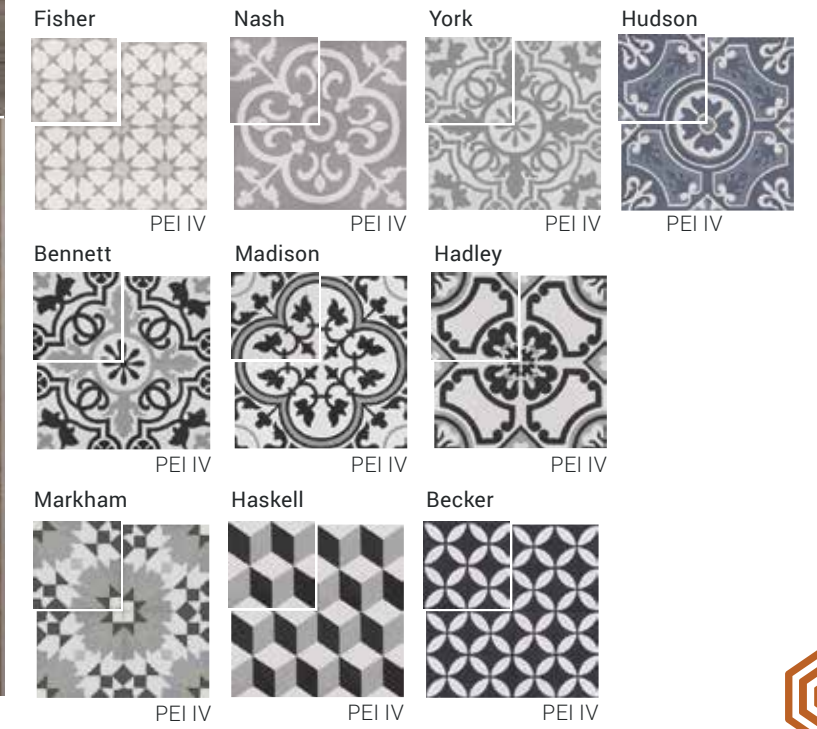

SUNWOOD PRO

DURABODY® GLAZED CERAMIC FLOOR TILE

FLOOR TILE

COORDINATING WALL TILE

UNION SQUARE | DURABODY® GLAZED CERAMIC FLOOR & WALL TILE

Legend Beige

Centennial Gray

Cowboy Brown

Photo reproduction may not match the exact color of tile.

SIZES

7"x36"
Up to 36 Faces