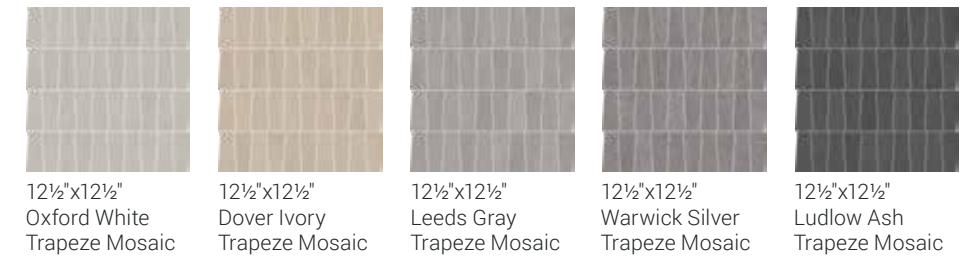

12½"x12½"
Oxford White
Trapeze Mosaic

12½"x12½"
Dover Ivory
Trapeze Mosaic

12½"x12½"
Leeds Gray
Trapeze Mosaic

12½"x12½"
Warwick Silver
Trapeze Mosaic

12½"x12½"
Ludlow Ash
Trapeze Mosaic