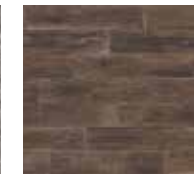

TIMBERWOOD

DURATEC™ GLAZED PORCLAIN FLOOR TILE
RECTIFIED

FLOOR TILE

Weathered Black

PEI II

Weathered Gray

PEI III

Weathered Brown

PEI III

Weathered Ivory

PEI IV

Weathered White

PEI IV

COORDINATING WALL TILE

EMMA | GLAZED CERAMIC WALL TILE

White

Taupe

Gray

Aqua

Graphite

Steel

Cementine Mix

Vintage Mix

(Four Individual Pieces Shown)