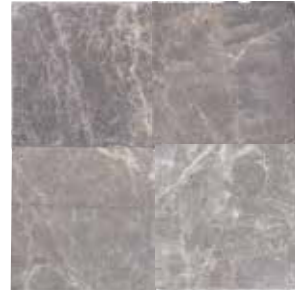

Crema Marfil

6"x6", 3"x6", 4"x4"

Ice White

6"x6", 3"x6", 4"x4"

Emperador Brown

6"x6", 3"x6", 4"x4"

Astoria Gray

6"x6", 3"x6", 4"x4"

Emperador Marron

6"x6", 3"x6", 4"x4"

SIZES

6"x6" 3"x6" 4"x4"

TRIM

2"x12" Chair-Rail 1"x12" Bullnose

NATURAL STONE | TUMBLLED MARBLE

DECORATIVE ACCENTS

Astoria Gray

12"x12" (2"x2") Mosaic

12"x12" (1"x2") Mosaic

12"x12" (1"x1") Hexagon Mosaic

*Shade variation is inherent in all Natural Stone products. Any questions as to the suitability of the product for its intended application must be made before installation. Use constitutes acceptance.