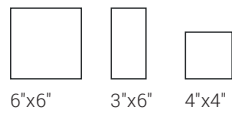

Crema Marfil

6"x6", 3"x6", 4"x4"

Ice White

6"x6", 3"x6", 4"x4"

Emperador Brown

6"x6", 3"x6", 4"x4"

Astoria Gray

6"x6", 3"x6", 4"x4"

Emperador Marron

6"x6", 3"x6", 4"x4"

SIZES

6"x6" 3"x6" 4"x4"

TRIM

2"x12" Chair-Rail 1"x12" Bullnose

NATURAL STONE | TUMBLLED MARBLE

DECORATIVE ACCENTS