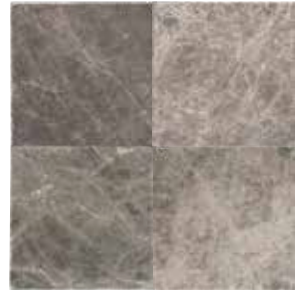

Emperador Marron

6"x6", 3"x6", 4"x4"

SIZES

TRIM

NATURAL STONE | TUMBLLED MARBLE

DECORATIVE ACCENTS

*Shade variation is inherent in all Natural Stone products. Any questions as to the suitability of the product for its intended application must be made before installation. Use constitutes acceptance.