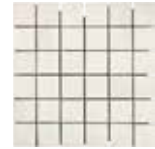

Crema Marfil

6"x6", 3"x6", 4"x4"

Ice White

6"x6", 3"x6", 4"x4"

Emperador Brown

6"x6", 3"x6", 4"x4"

Astoria Gray

6"x6", 3"x6", 4"x4"

Emperador Marron

6"x6", 3"x6", 4"x4"

SIZES

6"x6" 3"x6" 4"x4"

TRIM

2"x12" Chair-Rail 1"x12" Bullnose

NATURAL STONE | TUMBLLED MARBLE

DECORATIVE ACCENTS

Dolomite White

12"x12" (2"x2") Mosaic

12"x12" (1"x2") Mosaic

12"x12" (1"x1") Hexagon Mosaic

Dolomite White/Nero Marquina

12"x12" (1"x1") Dolomite White/Nero Marquina Mix Hexagon Mosaic

12"x12" (1"x1") Dolomite White/Nero Marquina Mix Mosaic

Crema Marfil

12"x12" (2"x2") Mosaic

12"x12" (1"x2") Mosaic

12"x12" (1"x1") Hexagon Mosaic

Ice White

12"x12" (2"x2") Mosaic

12"x12" (1"x2") Mosaic

12"x12" (1"x1") Hexagon Mosaic