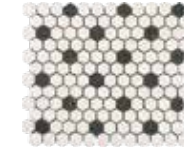

Emperador Marron

6"x6", 3"x6", 4"x4"

SIZES

6"x6" 3"x6" 4"x4"

TRIM

2"x12" Chair-Rail 1"x12" Bullnose

NATURAL STONE | TUMBLLED MARBLE

DECORATIVE ACCENTS

Dolomite White

12"x12" (2"x2") Mosaic

12"x12" (1"x2") Mosaic

12"x12" (1"x1") Hexagon Mosaic

Dolomite White/Nero Marquina

12"x12" (1"x1") Dolomite White/Nero Marquina Mix Hexagon Mosaic

12"x12" (1"x1") Dolomite White/Nero Marquina Mix Mosaic

Crema Marfil

12"x12" (2"x2") Mosaic

12"x12" (1"x2") Mosaic

12"x12" (1"x1") Hexagon Mosaic

Ice White

12"x12" (2"x2") Mosaic

12"x12" (1"x2") Mosaic

12"x12" (1"x1") Hexagon Mosaic

Emperador Brown

12"x12" (2"x2") Mosaic

12"x12" (1"x2") Mosaic

12"x12" (1"x1") Hexagon Mosaic

Emperador Marron

12"x12" (2"x2") Mosaic

12"x12" (1"x2") Mosaic

12"x12" (1"x1") Hexagon Mosaic