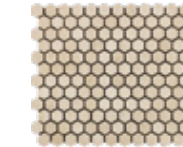

Emperador Marron

6"x6", 3"x6", 4"x4"

SIZES

6"x6" 3"x6" 4"x4"

TRIM

2"x12" Chair-Rail 1"x12" Bullnose

NATURAL STONE | TUMBLLED MARBLE

DECORATIVE ACCENTS

Dolomite White

12"x12" (2"x2") Mosaic

12"x12" (1"x2") Mosaic

12"x12" (1"x1") Hexagon Mosaic

Dolomite White/Nero Marquina

12"x12" (1"x1") Dolomite White/Nero Marquina Mix Hexagon Mosaic

12"x12" (1"x1") Dolomite White/Nero Marquina Mix Mosaic

Crema Marfil

12"x12" (2"x2") Mosaic

12"x12" (1"x2") Mosaic

12"x12" (1"x1") Hexagon Mosaic

Ice White

12"x12" (2"x2") Mosaic

12"x12" (1"x2") Mosaic

12"x12" (1"x1") Hexagon Mosaic

Emperador Brown

12"x12" (2"x2") Mosaic

12"x12" (1"x2") Mosaic

12"x12" (1"x1") Hexagon Mosaic

Emperador Marron

12"x12" (2"x2") Mosaic

12"x12" (1"x2") Mosaic

12"x12" (1"x1") Hexagon Mosaic