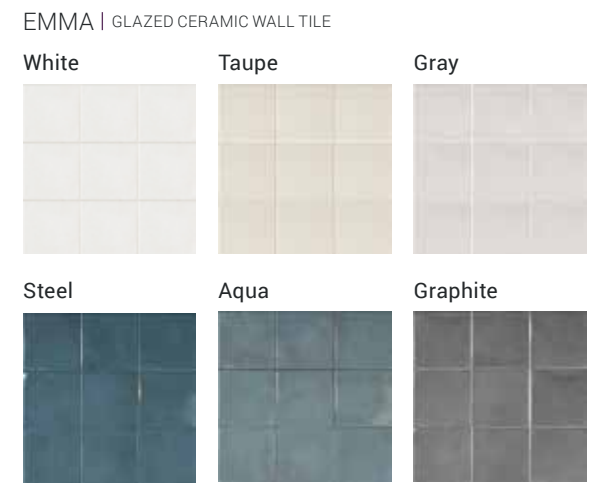

UNION SQUARE

DURABODY® GLAZED CERAMIC FLOOR TILE

FLOOR TILE

COORDINATING WALL TILE

See pages 220-221 for details on Emma.

Photo reproduction may not match the exact color of tile.

SIZES

8"x8"
1 Unique Face