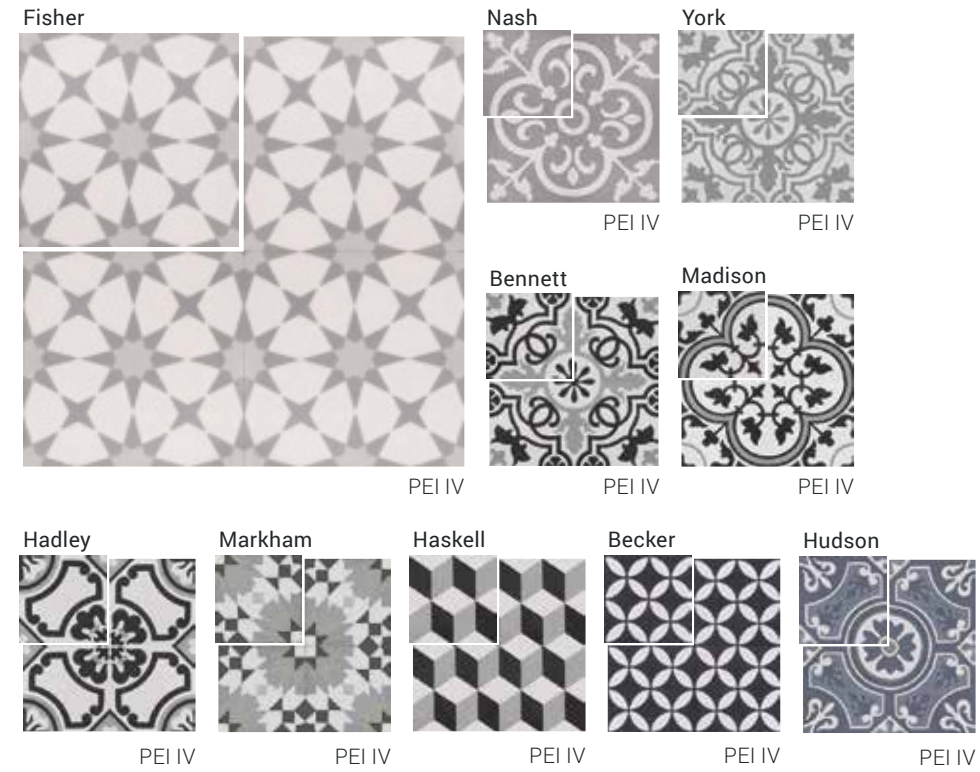

UNION SQUARE

DURABODY® GLAZED CERAMIC FLOOR TILE

FLOOR TILE

COORDINATING WALL TILE

See pages 220-221 for details on Emma.

Photo reproduction may not match the exact color of tile.

SIZES

8"x8"
1 Unique Face