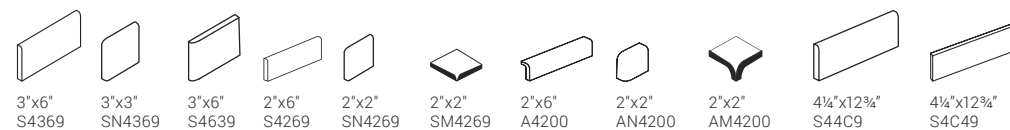

Photo reproduction may not match the exact color of tile.

SIZES

6"x6"

3"x6"

TRIM (Available in all colors)

3"x6"
S4369

3"x3"
SN4369

3"x6"
S4639

2"x6"
S4269

2"x2"
SN4269

2"x2"
SM4269

2"x6"
A4200

2"x2"
AN4200

2"x2"
AM4200

4 1/4"x12 3/4"
S44C9

4 1/4"x12 3/4"
S4C49