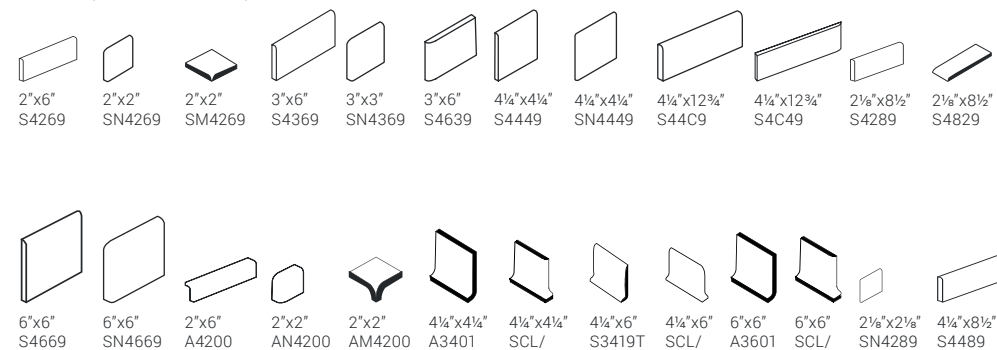

TRIM (Available in all colors)