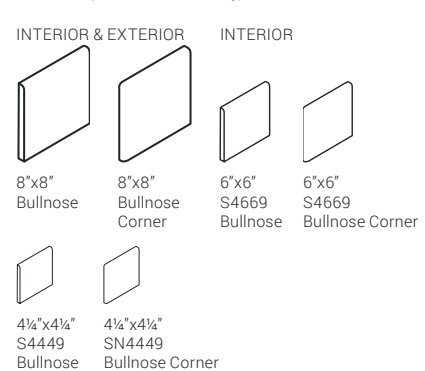

# WALL TILE COLLECTION

GLAZED CERAMIC WALL TILE

Photo reproduction may not match the exact color of tile.

\* Sizes and colors referenced on this page were previously known as "Solids InDesign Collection". They have merged with the Wall Tile Collection.

## SIZES

4 1/4"x8 1/2"\*

2 1/8"x8 1/2"\*

## SIZES

6"x6"

3"x6"

4 1/4"x12 3/4"

4 1/4"x4 1/4"

## SIZES

8"x8"

INTERIOR & EXTERIOR

INTERIOR

8"x8"

6"x6"

4 1/4"x4 1/4"

Lipstick Bombshell Red