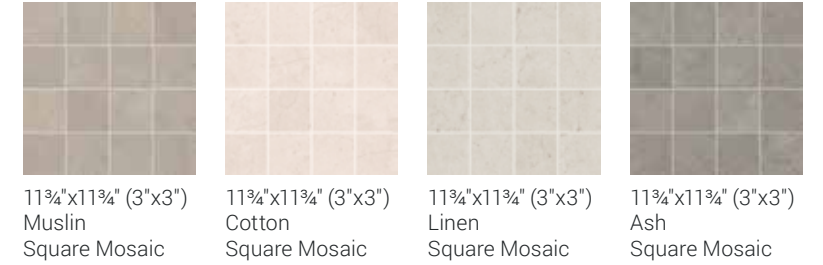

# WINDROSE

DURABODY® GLAZED CERAMIC FLOOR TILE

## FLOOR TILE

## DECORATIVE ACCENTS

Cotton

Linen

Muslin

Photo reproduction may not match the exact color of tile.

**SIZES**

- 12"x24" Up to 25 Faces
- 16"x16" Up to 25 Faces
- 13"x13" Up to 25 Faces

**TRIM** (Available in all colors)