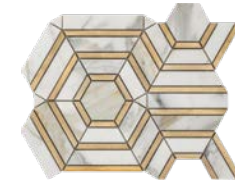

Dolomite/Nero

12"x12"
Polished

Dolomite/Artemis

12"x12"
Polished

Iceberg/Astoria

12"x12"
Polished

Ivory/Polar

12"x12"
Polished

WESTLAKE

Calacatta/Gold

9"x11"
Honed

Carrara/Silver

9"x11"
Honed

PRESTON HOLLOW

Calacatta/Gold

10"x13"
Honed