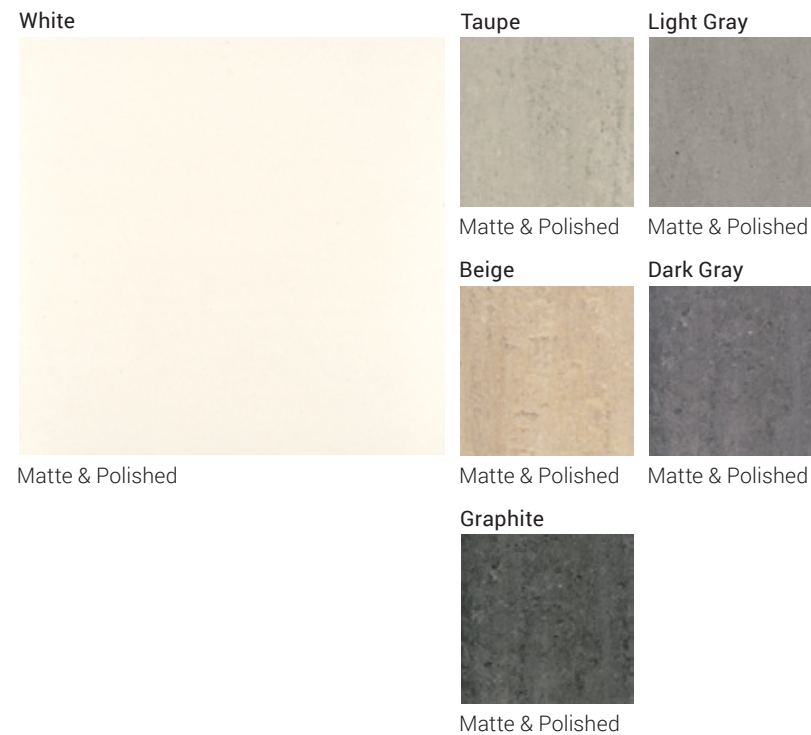

SPATIAL

DURATEC™ UNGLAZED THROUGH-BODY PORCELAIN RECTIFIED FLOOR

Dark Gray

A smooth stone look with subtle veining and elegant details with modern neutral tones gradually shading from ivory to graphite. Spatial is perfect for large areas and designs that require a smooth, consistent colored surface.

COMING
SUMMER
2021

Light Gray

FLOOR TILE

DECORATIVE ACCENTS

Beige

White

SIZES

TRIM (Available in all colors)