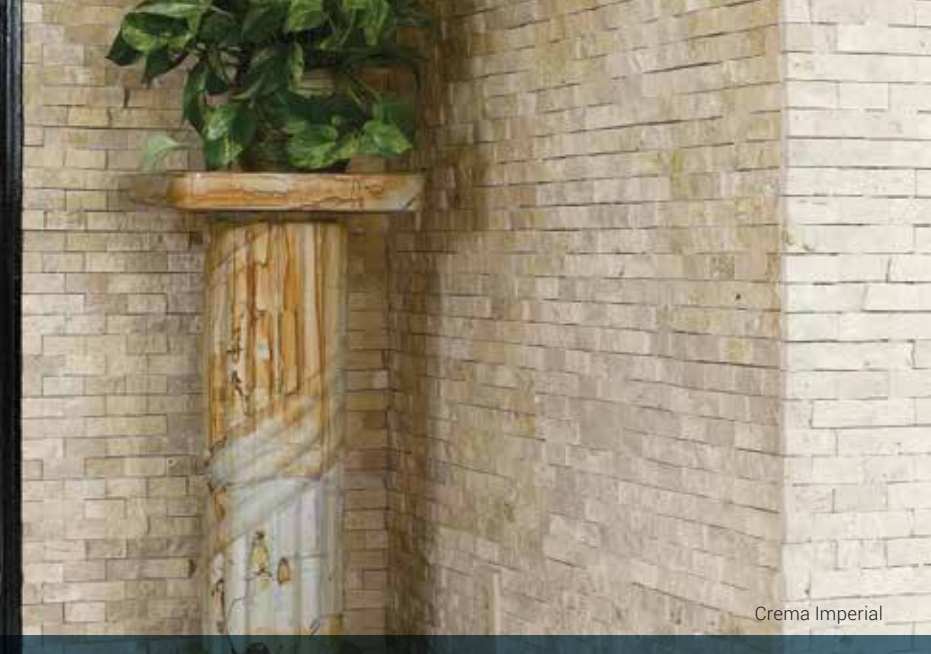

CREMA IMPERIAL

MEXICAN TRAVERTINE

Crema Imperial

Crema Venato

Crema Imperial

FLOOR TILE

24"x24", 12"x24", 4"x12", 4"x4"
Honed/Filled

18"x18", 16"x16", 12"x12"
Select Honed/Filled

18"x18", 16"x16", 12"x12"
Classic Honed/Filled

6"x6", 3"x6", 4"x4"
Tumbled

Crema Venato

12"x24", 6"x24"
Vein-Cut Honed/Filled

DECORATIVE ACCENTS

12"x12" (1"x1 1/4")
Hi/Lo Mosaic

12"x12" (2"x2")
Mosaic Honed/Filled