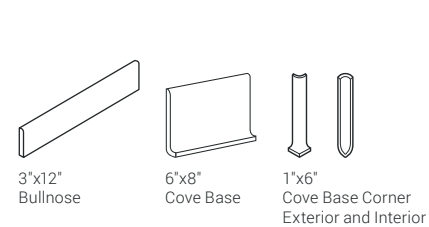

INTERTECH

UNGLAZED THROUGH-BODY PORCELAIN FLOOR TILE

FLOOR TILE

GROUP I

GROUP II

GROUP III

Uni Ivory

Uni Ivory

Uni Mink

SIZES

DECORATIVE ACCENTS

TRIM (Available in all colors)

WALL TRIM (Available in all colors)

THROUGH BODY PORCELAIN