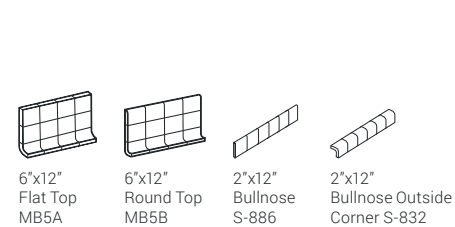

Uni Mink

SIZES

DECORATIVE ACCENTS

TRIM (Available in all colors)

WALL TRIM (Available in all colors)

THROUGH BODY PORCELAIN